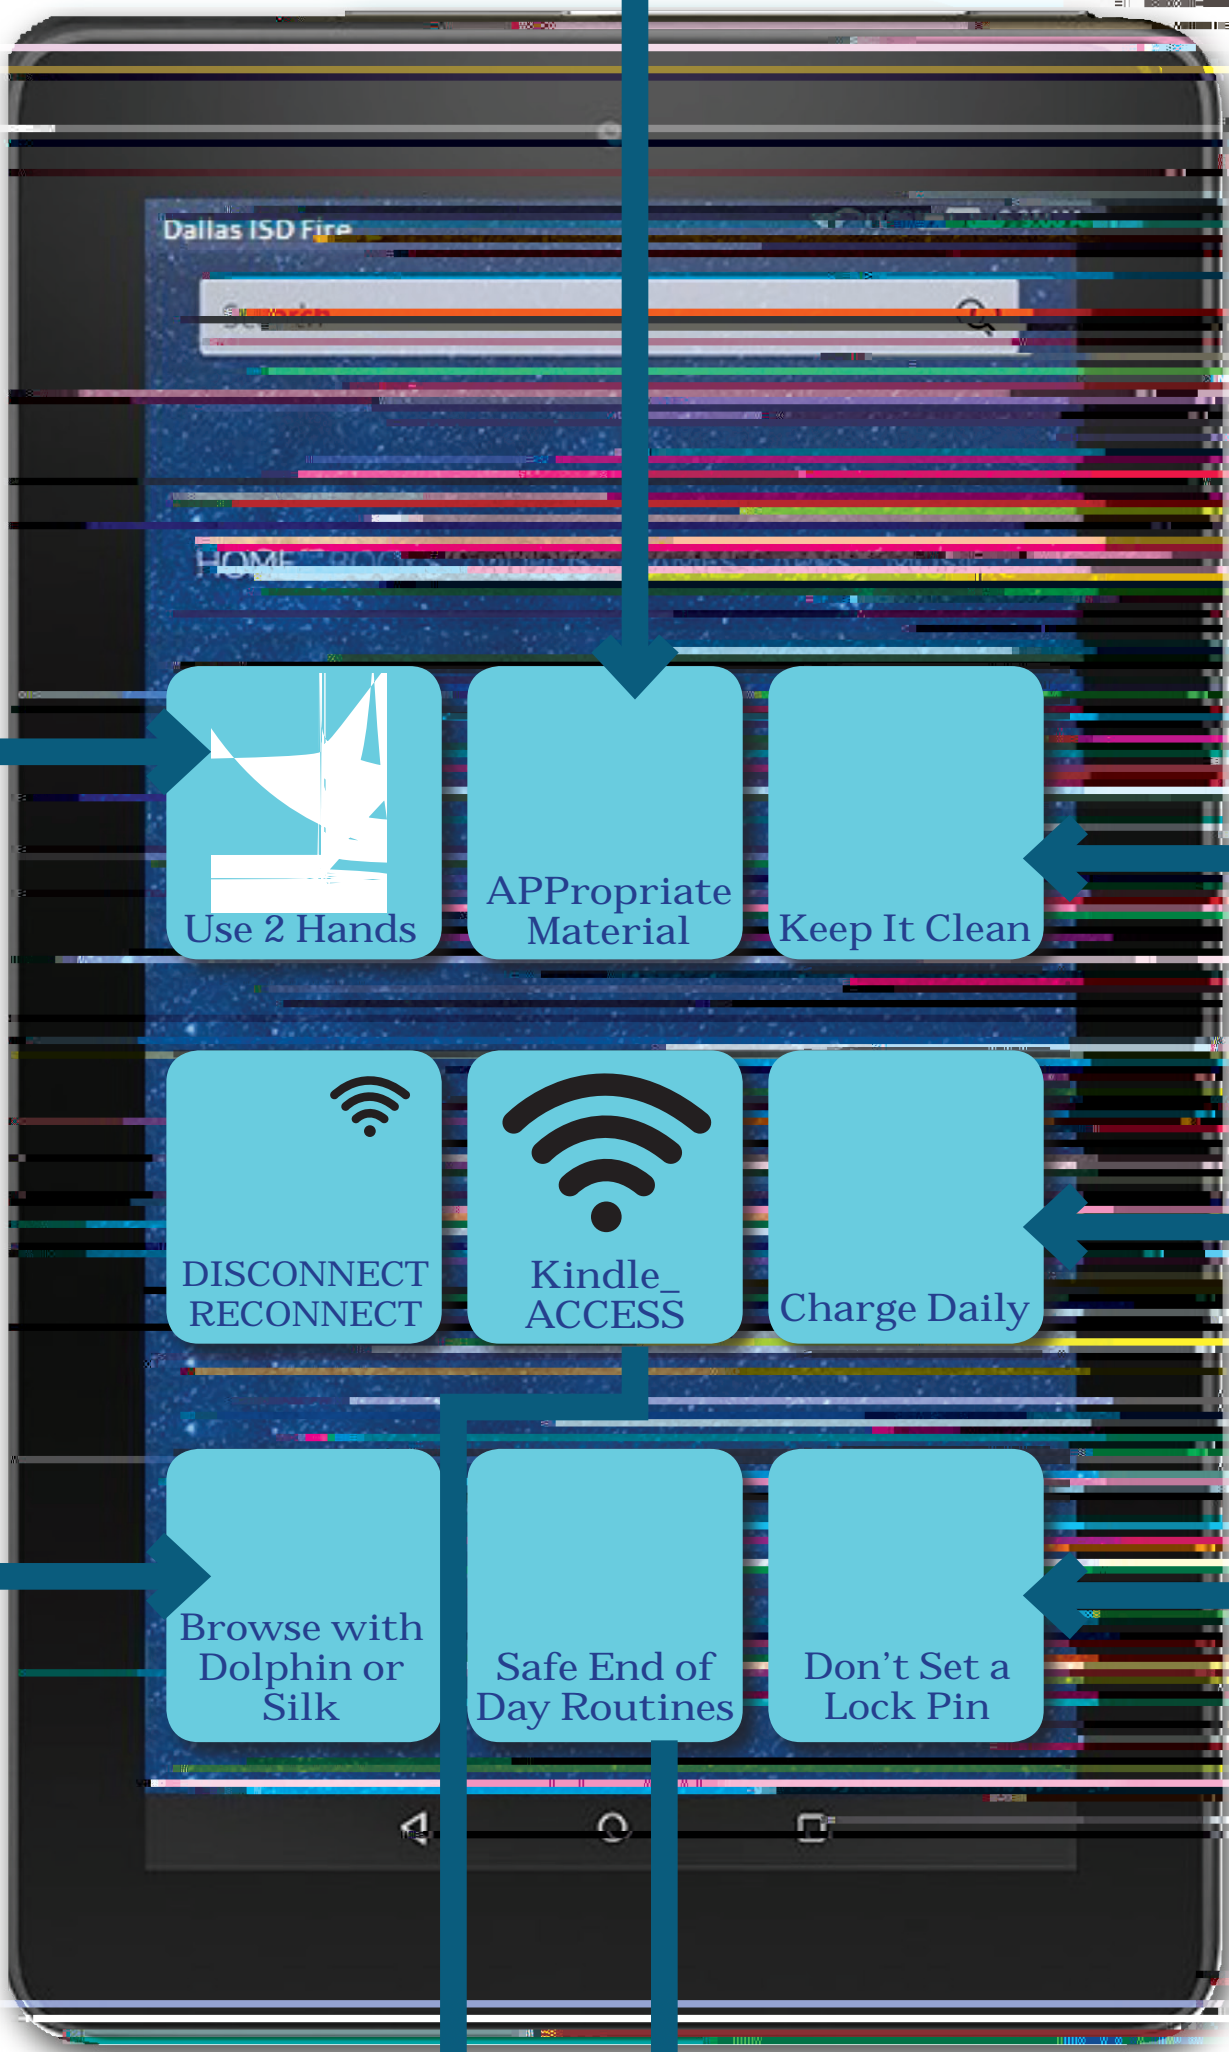

F

e e

e

ee

KINDLE WORKING PROPERLY

Your teacher will download apps for your Kindle. Remember to only go to Teacher approved websites.

KEEP YOUR KINDLE SAFE

by always using two hands when handling it.

DISCONNECT

when leaving.

RECONNECT

when entering a new class.

If you have trouble using a website with **SILK**, try using **DOLPHIN** instead.

The Kindle should **NEVER** be **CONNECTED TO A NETWORK** other than Kindle_ACCESS.